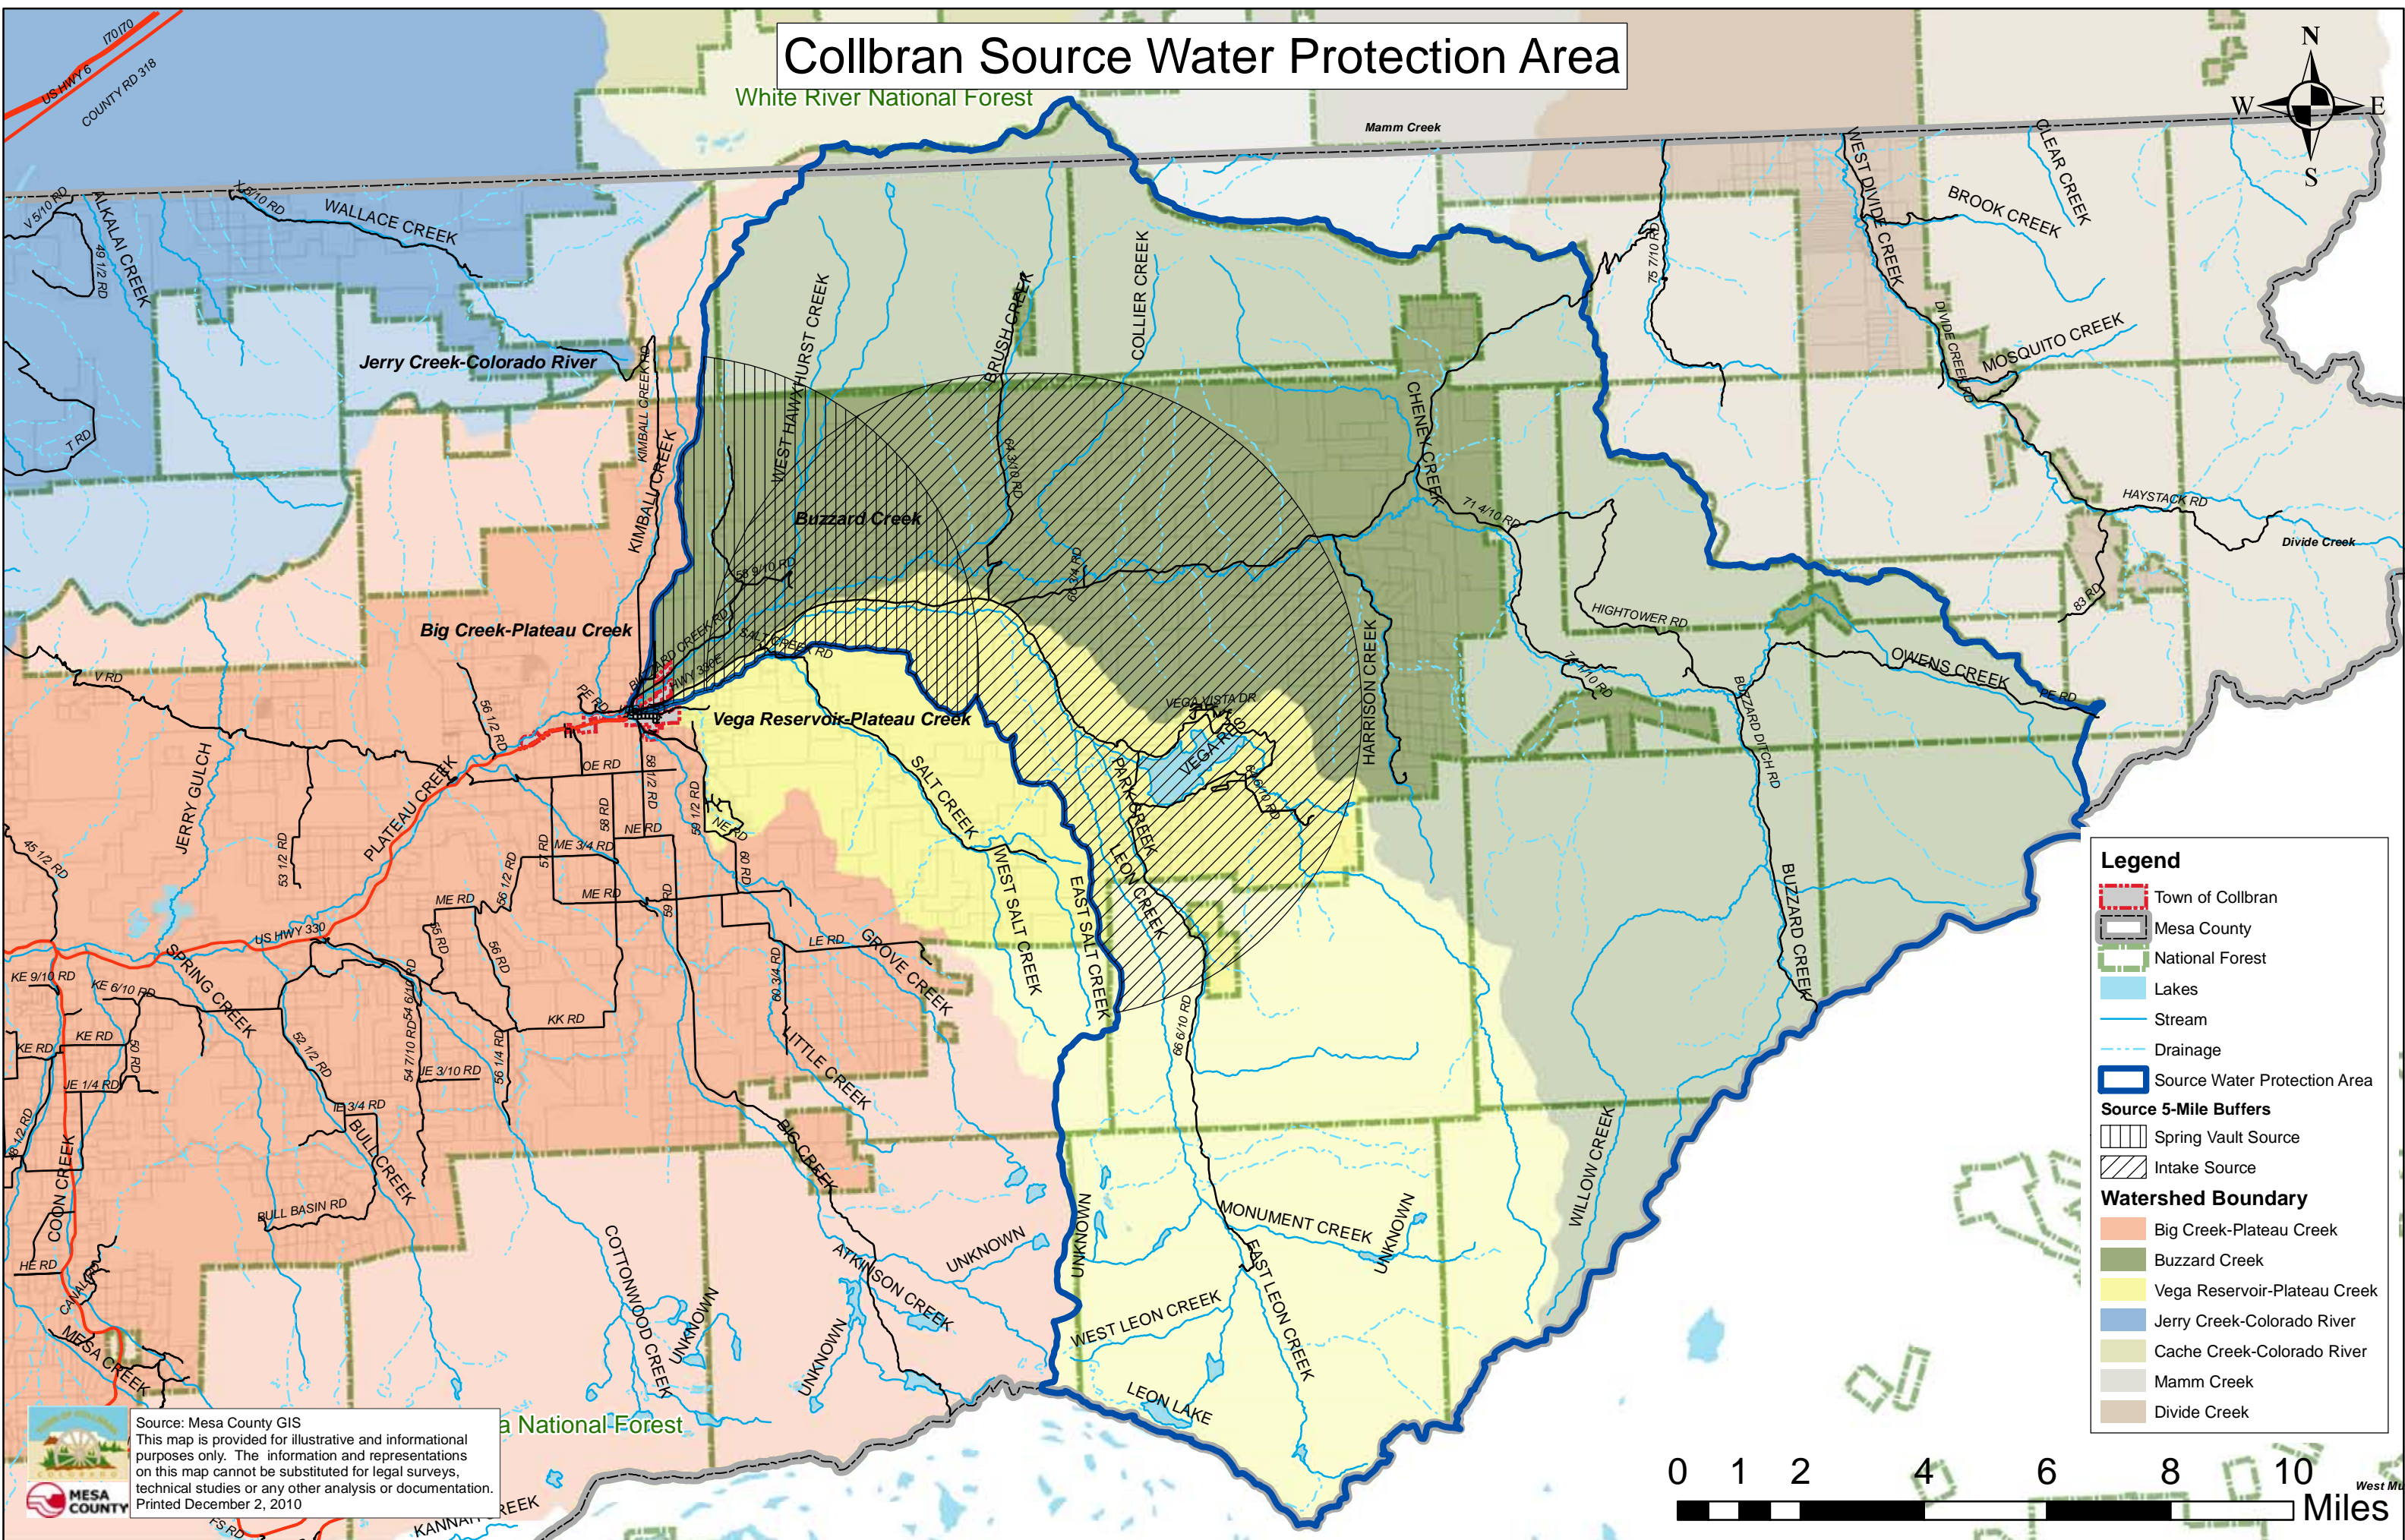

# Collbran Source Water Protection Area

White River National Forest

**Legend**

- Town of Collbran
- Mesa County
- National Forest
- Lakes
- Stream
- Drainage
- Source Water Protection Area
- Source 5-Mile Buffers**
- Spring Vault Source
- Intake Source
- Watershed Boundary**
- Big Creek-Plateau Creek
- Buzzard Creek
- Vega Reservoir-Plateau Creek
- Jerry Creek-Colorado River
- Cache Creek-Colorado River
- Mamm Creek
- Divide Creek

Source: Mesa County GIS  
 This map is provided for illustrative and informational purposes only. The information and representations on this map cannot be substituted for legal surveys, technical studies or any other analysis or documentation.  
 Printed December 2, 2010